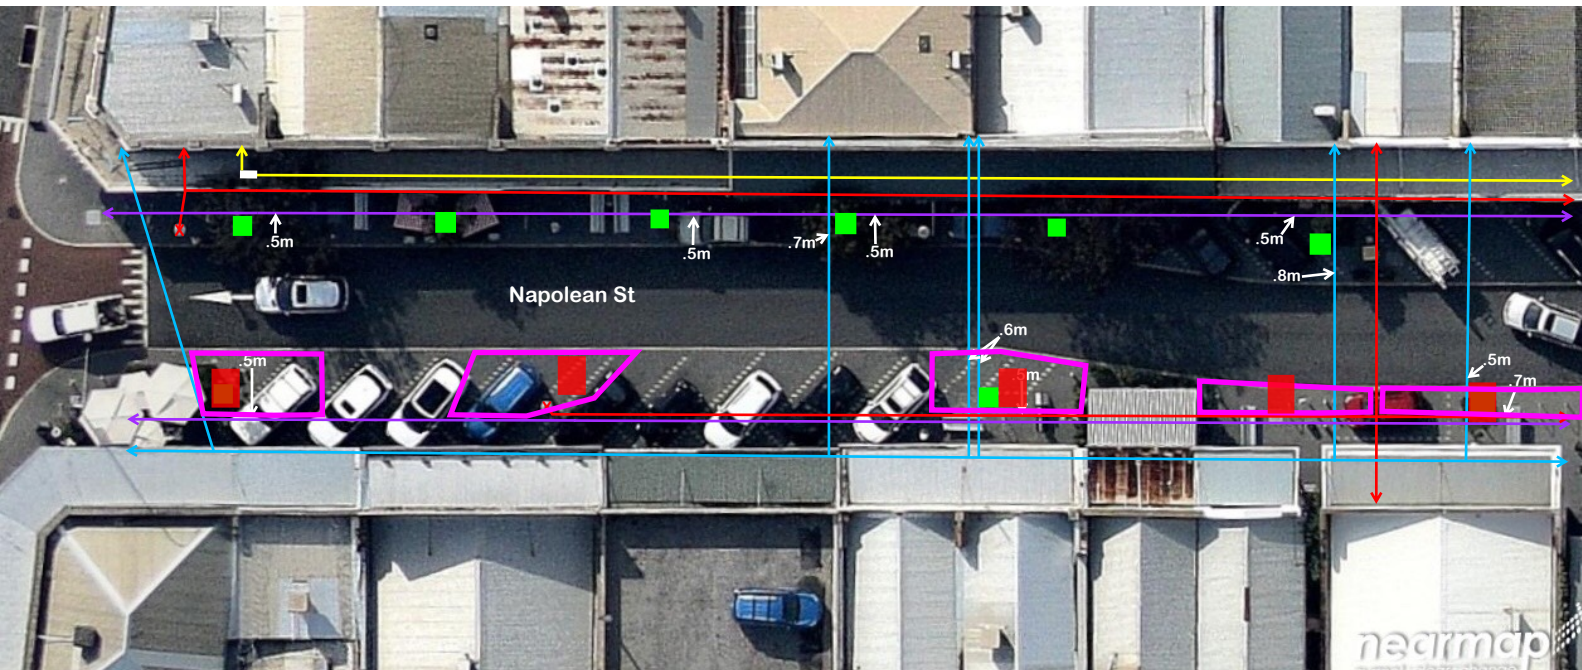

Location Tech:	Shane.H
Services as per DBYD	No

Legend:

Power		Tree	
Telstra/NBN		Light	
Unknown			
Water			

Note: All depths on plan are electronic only and are to be used as a guide only.

Note: Crossings and closest parallel service marked to each tree only.

Note: Some pits could not be opened as cars parked on them. These are not apart of DBYD