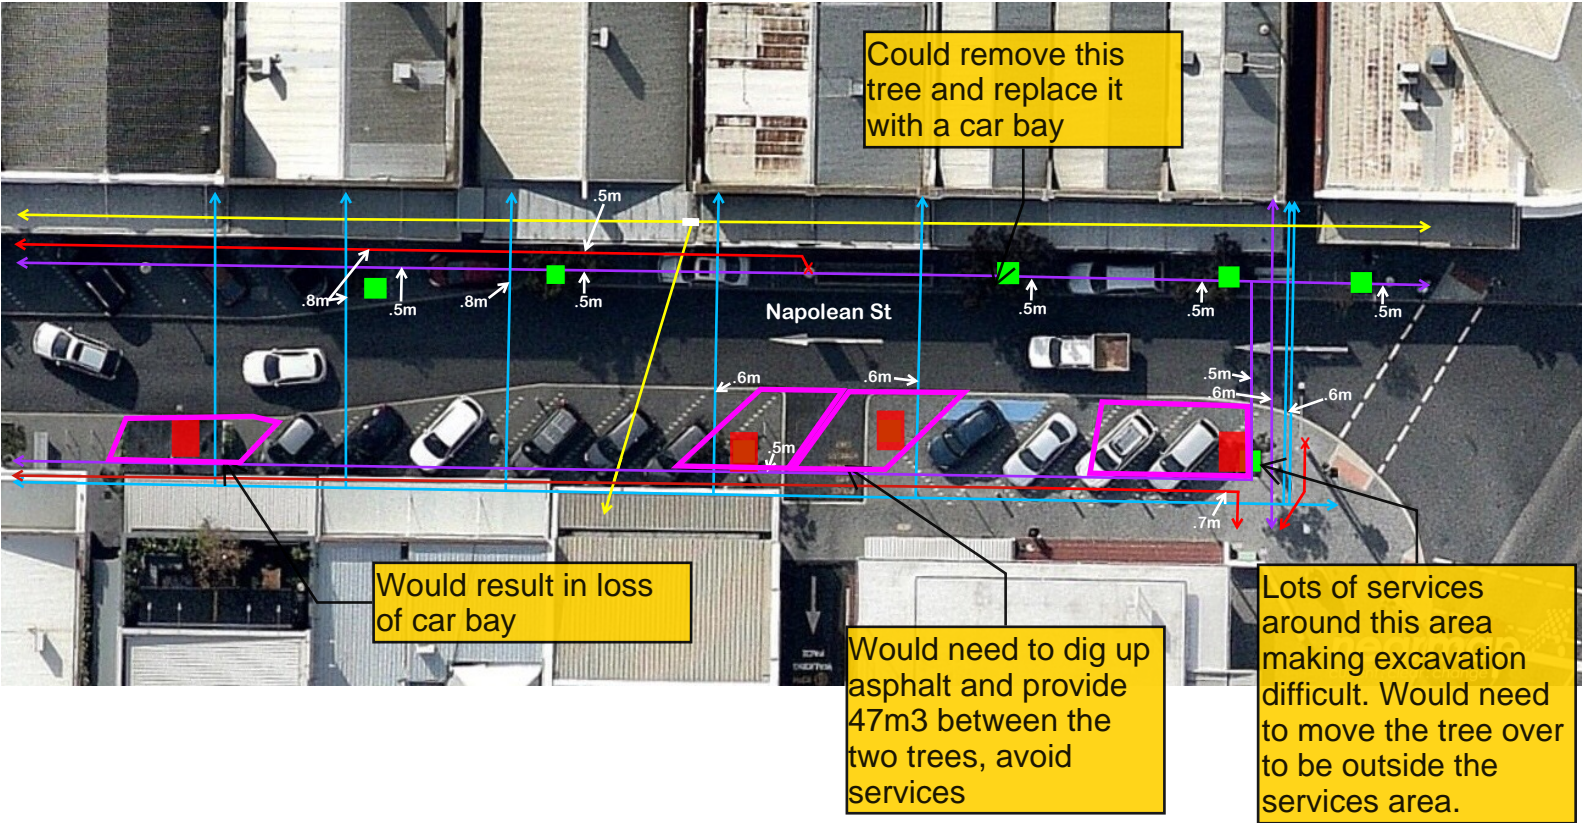

Location Tech:	Shane.H
Services as per DBYD	No

Legend:

Power		Tree	
Telstra/NBN		Light	
Unknown			
Water			

Note: All depths on plan are electronic only and are to be used as a guide only.

Note: Crossings and closest parallel service marked to each tree only.

Note: Some pits could not be opened as cars parked on them. These are not apart of DBYD