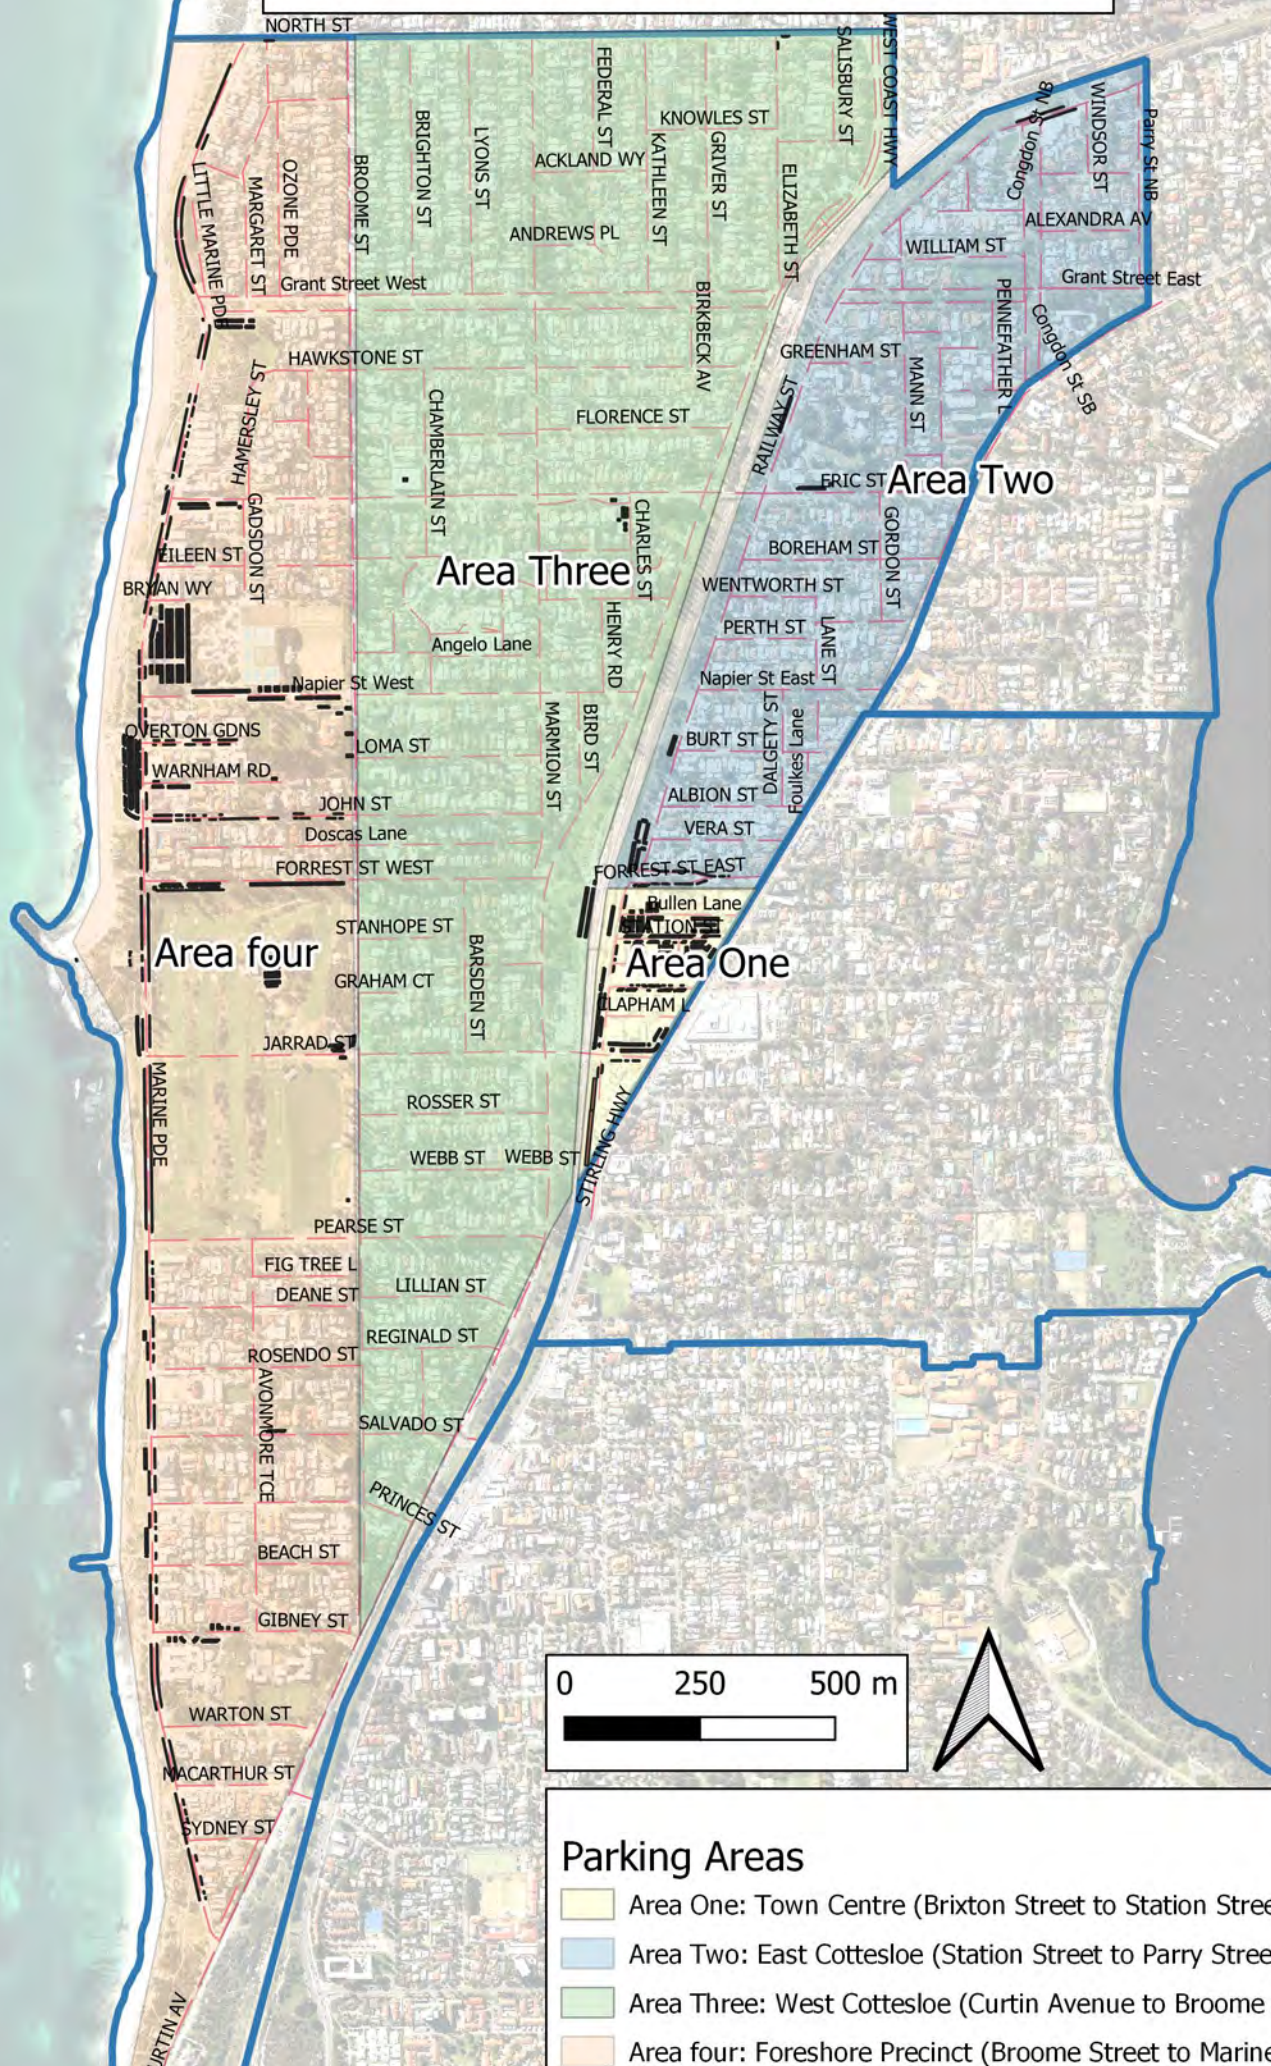

Town of Cottesloe Parking Study Areas

- Parking Areas**
- Area One: Town Centre (Brixton Street to Station Street)
 - Area Two: East Cottesloe (Station Street to Parry Street)
 - Area Three: West Cottesloe (Curtin Avenue to Broome Street)
 - Area four: Foreshore Precinct (Broome Street to Marine Parade)